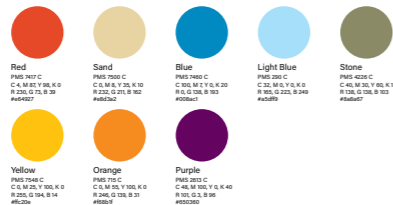

SECONDARY PALETTE